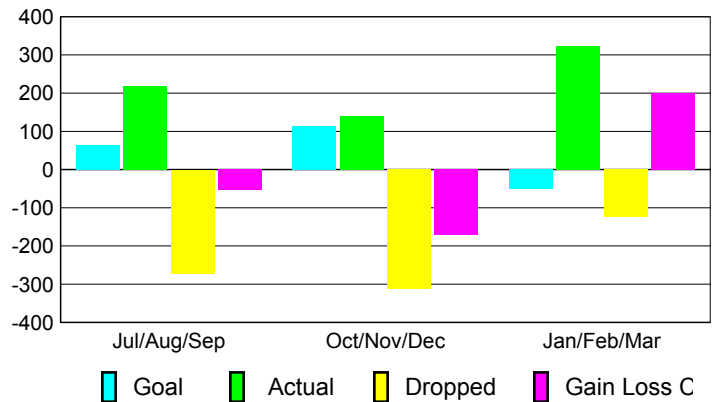

Membership Results 2009-2010

Goal, New, Dropped, Gain/Loss

Comparison of Membership Gain/Loss

Current Year Compared to the Previous Year