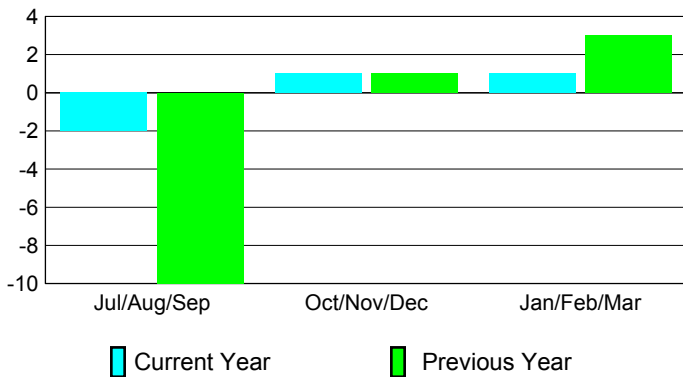

Club Results 2009-2010

Goal, New, Dropped, Gain/Loss

Comparison of Club Gain/Loss

Current Year Compared to the Previous Year

YTD Status Quo Clubs 2009-2010

Status Quo Clubs Compared to Status Quo Members

MEMBERSHIP