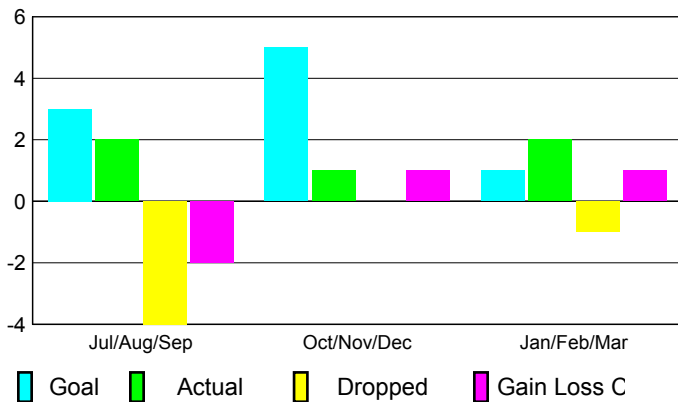

2009-2010 GMT Quarterly Report for District (or Undistricted) **District 354 C**

GMT: **YOUN-TONG CHUNG**

Location: **REPUBLIC OF KOREA**

GMT CA: **5**

CLUBS

Club Results
2009-2010

Clubs
2008-2009

Month	New Club	Actual New	Actual Dropped	Gain/Loss of	Gain/Loss of
	Goal	Clubs	Clubs	Clubs	Clubs
Jul/Aug/Sep	3	2	-4	-2	-10
Oct/Nov/Dec	5	1	0	1	1
Jan/Feb/Mar	1	2	-1	1	3
Totals	9	5	-5	0	-6

Club Results 2009-2010

Goal, New, Dropped, Gain/Loss

Comparison of Club Gain/Loss

Current Year Compared to the Previous Year

YTD Status Quo Clubs 2009-2010

Status Quo Clubs Compared to Status Quo Members

MEMBERSHIP