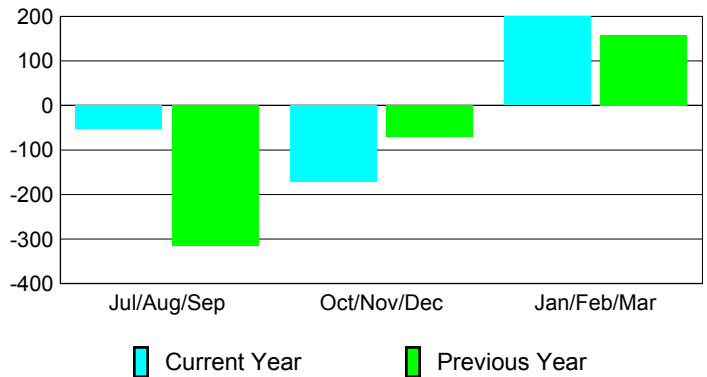

Membership Results
2009-2010

Membership
2008-2009

Month	Net Memb	Actual New	Actual Dropped	Gain/Loss of	Gain/Loss of
	Goal	Memb	Memb	Memb	Memb
Jul/Aug/Sep	65	219	-272	-53	-315
Oct/Nov/Dec	115	141	-313	-172	-70
Jan/Feb/Mar	-50	323	-123	200	158
Totals	130	683	-708	-25	-227

Membership Results 2009-2010

Goal, New, Dropped, Gain/Loss

Comparison of Membership Gain/Loss

Current Year Compared to the Previous Year

Gender Comparison 2009-2010

Jul/Aug/Sep

Oct/Nov/Dec

Jan/Feb/Mar